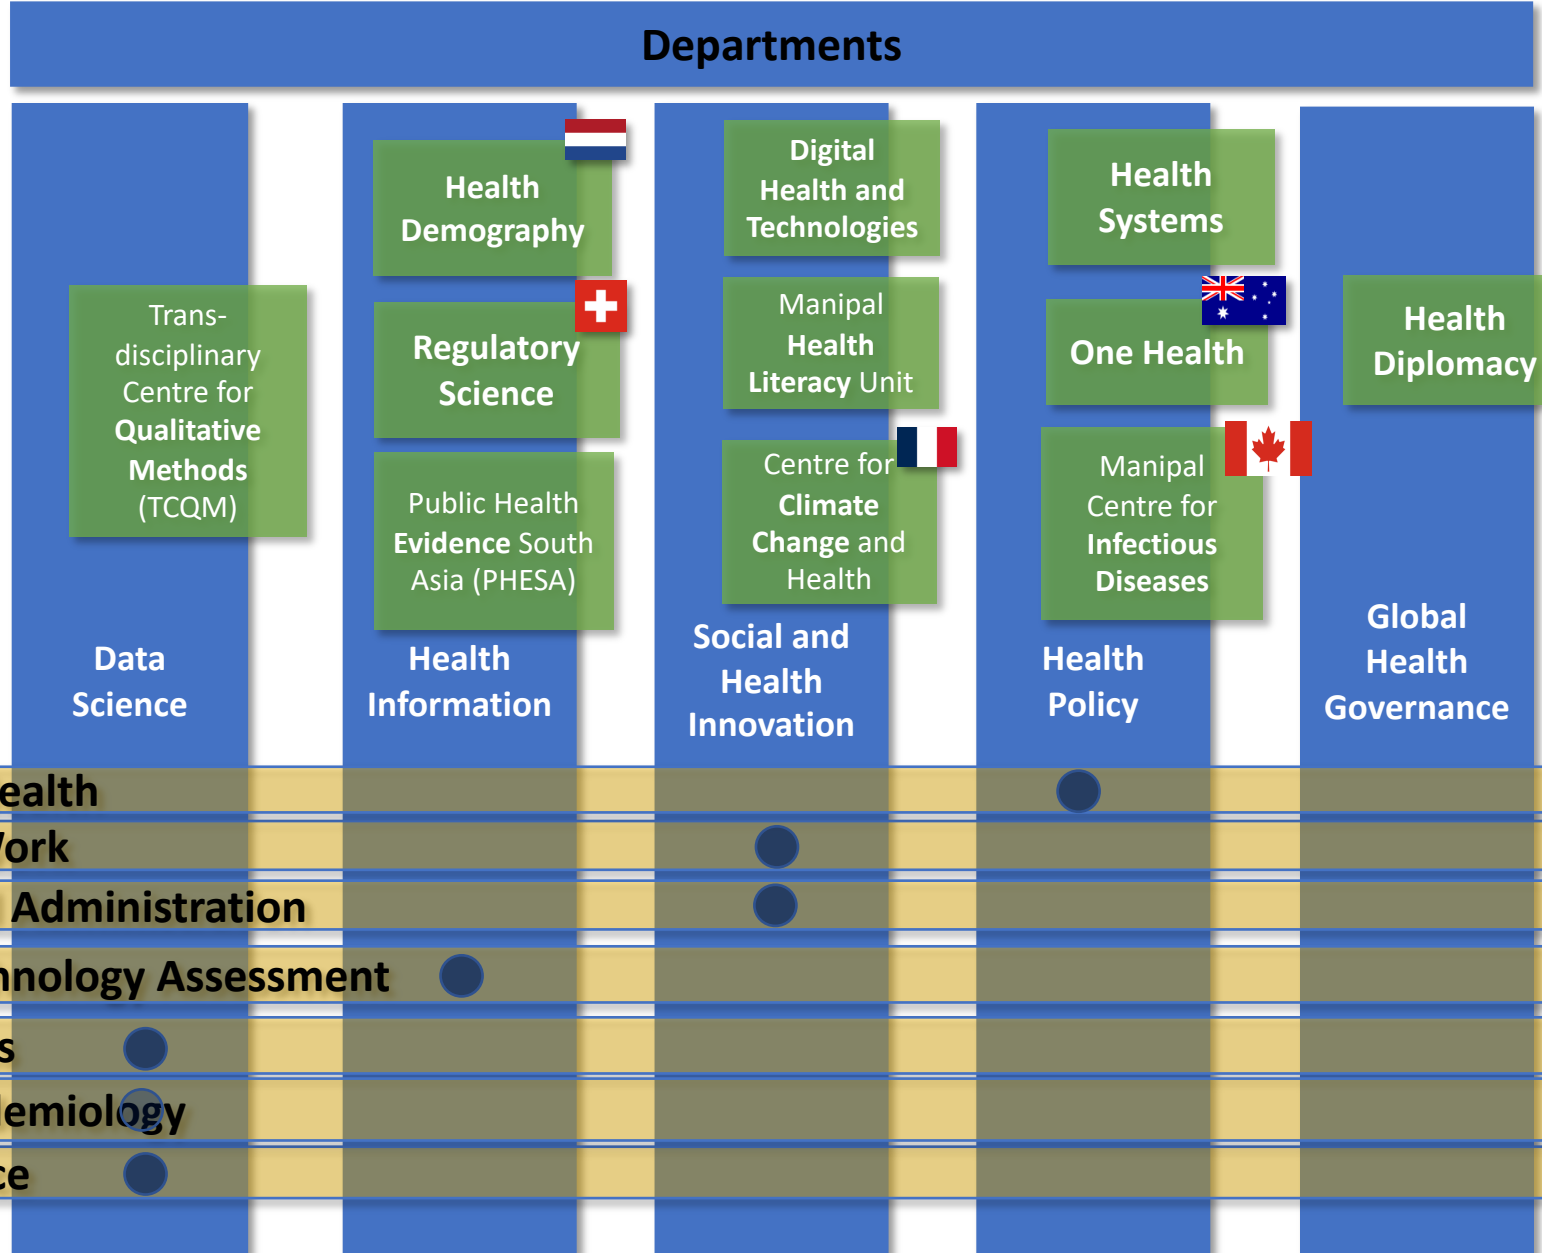

PRASANNA SCHOOL OF PUBLIC HEALTH

PRASANNA SCHOOL OF PUBLIC HEALTH
MANIPAL
(A constituent unit of MAHE, Manipal)

Departments

-  Research Centre
-  Program Coordination
-  Cooperation Partners of PSPH

as of 5 2023